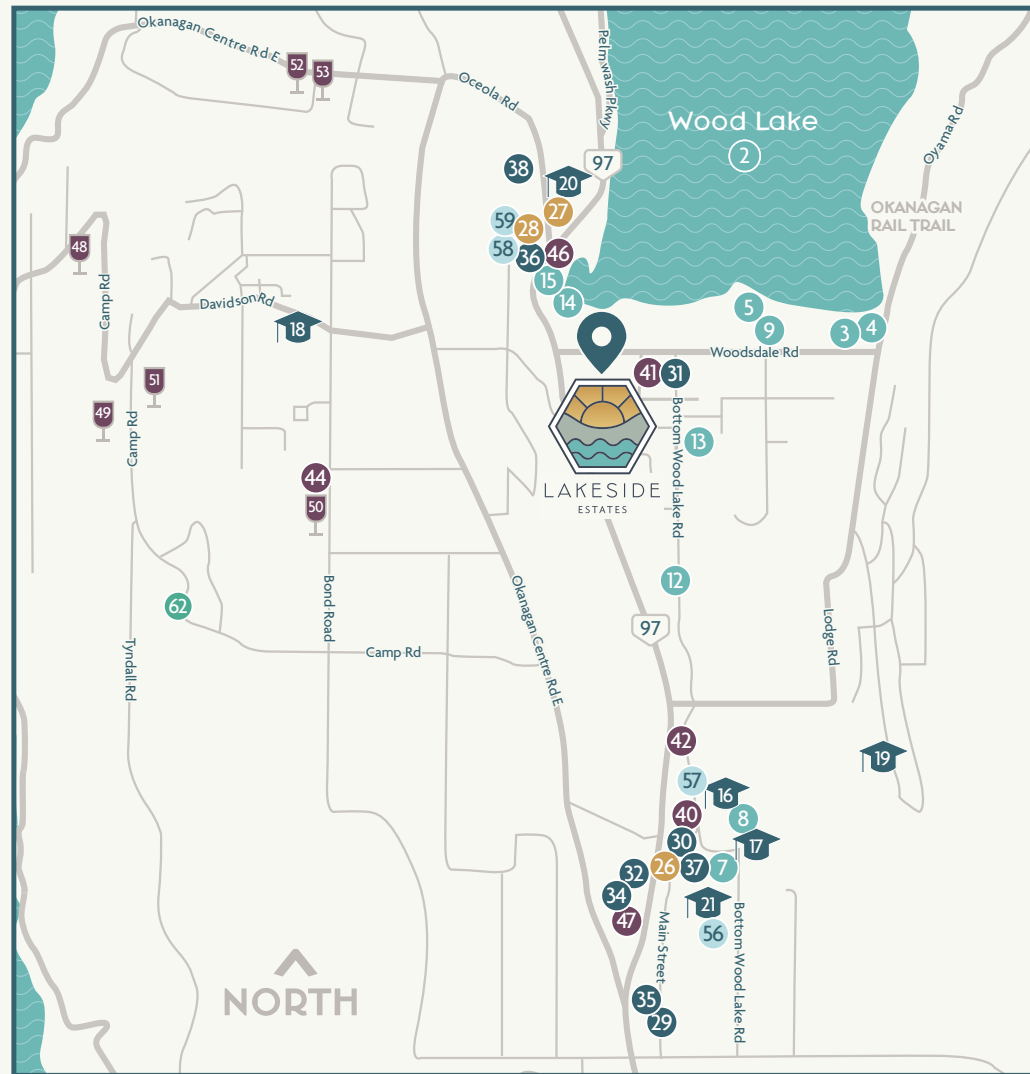

LAKESIDE ESTATES

AMENITIES MAP

PARKS & BEACHES

1. Kalamalka Lake 22.8 KM
2. Wood Lake 47 KM
3. Tennis courts- Woodsdale Rd. 12 KM
4. Okanagan Rail Trail Access 1.2 KM
5. Beasley Park/Wood Lake Access 1 KM
6. Oyama Zipline Adventure Park 11 KM
7. Swalwell Park & Winfield Skate Park 2.8 KM
8. Tretheway Splash Park 2.8 KM
9. Reiswig Regional Park 850 M
10. Pelmewash Dog Off-leash Beach 1.8 KM
11. Apex Playground & Park 3.5 KM
12. George Mitchell Wildlife Preserve 1.5 KM
13. Winfield Community Garden 900 M
14. Wood Lake RV Park and Marina 500 M
15. Turtle Bay Marina Resort 550 M

SHOPPING CENTRES

26. Lake Country Town Centre 3.1 KM
 - Tim Hortons
 - Bosley's by Pet Valu
 - RBC
 - CapriCMW Insurance Services
 - Shoppers Drug Mart
 - Main Street Dental
 - Sweetlegs Clothing Inc
27. Lakewood Mall 850 M
 - Chantana's Thai Food
 - Winfield Chinese Restaurant
 - Grillers Meats Butcher Shop & Deli
 - Tim Hortons
 - Ramblin Minnie's Barbershop
 - Winfield Return-It Centre
 - The Front Porch Home Decor & Boutique
 - Martin Estate and Injury Law
 - Elliott Chiropractic Clinic
 - Orchard Cafe
 - Lake Country BookWorks
28. Ocolea Road/ Turtle Bay Crossing 650 M
 - Starbucks
 - Turtle Bay Pub
 - Norman's Diner
 - GoGo Sushi
 - Pizza Hut
 - Turtle Bay Medical Clinic
 - IDA Pharmacy
 - EyesInc Optometry
 - Lake Country Cannabis
 - Spruce Salon
 - Beat Patisserie
 - 4 Paws Market
 - Turtle Bay Crossing Liquor
 - Natural House

GROCERIES

29. Save on Foods 3.7 KM
30. IGA Supermarket 2.9 KM
31. Woodsdale General Store 450 M
32. Farmer's Fruit & Produce 31 KM
33. Gatzke's Farm Market 10.5 KM
34. BC Liquor Store 3.4 KM
35. Lake Country Liquor Store 4.5 KM
36. Turtle Bay Crossing Liquor Store 750 M
37. Winfield Bakery & Coffee Bar 2.9 KM
38. Hayat Orchard 950 M
39. Costco Wholesale 20.9 KM